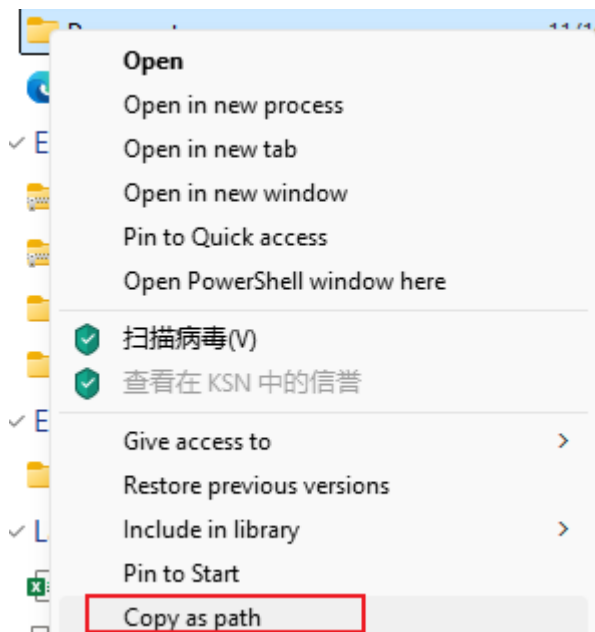

EOS

参考链接：

<https://learn.microsoft.com/en-us/lifecycle/products/windows-11-home-and-pro>

Version	Start Date	End Date
23H2	2023/10/31	2025/11/11
24H2	2024/10/1	2026/10/13

Security Baseline

参考资料：

- CIS Benchmark
- Microsoft Security Baseline
- STIGs

使用小技巧

1.在资源管理器中选中某个文件，然后按住Shift键，再打开鼠标右键菜单，会多出一个“复制文件路径”的选项。